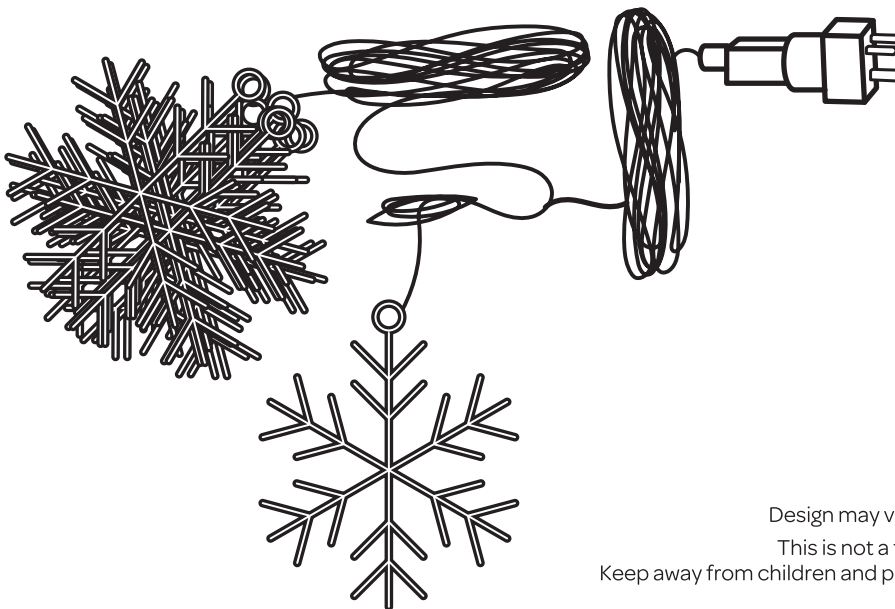

LOW VOLTAGE CURTAIN STRING LIGHTS

PERFECT CHRISTMAS

INSTRUCTIONS FOR USE

1. 1 Please do not connect this light to the electric lighting system whilst it is still in the box
2. 2 The light can only be connected to the IP20 transformer, which is enclosed in the box
3. 3 The transformer is only suitable for indoor use
4. 4 Ensure that the power source is the same as the specified power
5. 5 The LEDs are not replaceable
6. 6 Do not connect this light electrically to another one
7. 7 The power cord of the light cannot be replaced; Where breakage or damage to the cord occurs, the light must not be used but disposed of safely
8. 8 Avoid any damage to the isolation of the wiring

This light is only suitable for indoor use

Please keep these instructions for future reference!

CONTENTS

Design may vary.

This is not a toy.

Keep away from children and pets.

1 YEAR WARRANTY – LA GARANTIE 1 ANS – 1 JAHR GARANTIE

GB Email: uksupport@sgpuk.com Tel: +44 (0)1443 843306
EU Email: euservice@sgpuk.com

www.sgpuk.com

Smart Garden Products Ltd, 2 Pentagon South, Barton Lane, Abingdon, Oxfordshire, OX14 3PZ
9 Rue de Condé, 33000 Bordeaux, France

2514001/2514002/2514003/
2514006/2514007/2514008
© Smart Garden Products 2022