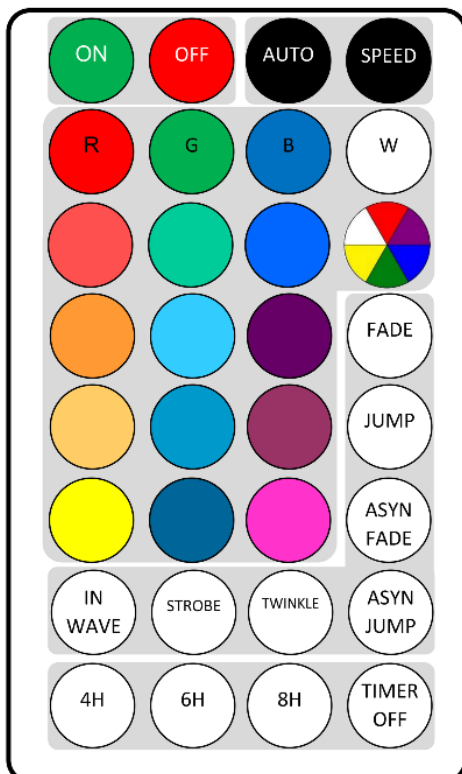

Directions for Use

- 1) Carefully remove the product from the packaging.
- 2) Ensure the transformer lead is inserted into the transformer firmly. Tighten any locking collars to secure the cable to the transformer (if applicable).
- 3) Plug the transformer into a mains socket, turn on and enjoy.