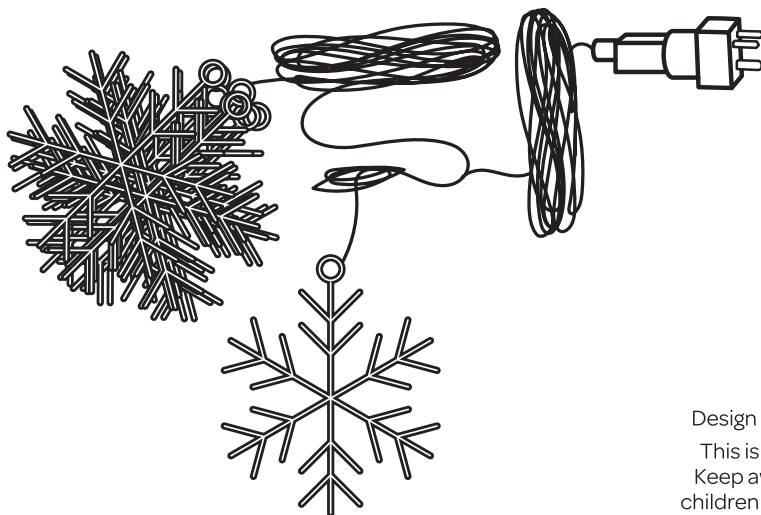

LOW VOLTAGE CURTAIN STRING LIGHTS

PERFECT CHRISTMAS

INSTRUCTIONS FOR USE

1. 1 Please do not connect this light to the electric lighting system whilst it is still in the box
2. 2 The light can only be connected to the IP44 transformer, which is enclosed in the box
3. 3 The transformer is suitable for indoor and outdoor use
4. 4 Ensure that the power source is the same as the specified power
5. 5 The LEDs are not replaceable
6. 6 Do not connect this light electrically to another one
7. 7 The power cord of the light cannot be replaced; where breakage or damage to the cord occurs, the light must not be used but disposed of safely
8. 8 Avoid any damage to the isolation of the wiring

This light is suitable for indoor and outdoor use
Please keep these instructions for future reference!

CONTENTS

Design may vary.
This is not a toy.
Keep away from
children and pets.

1 YEAR WARRANTY

GB Email: uksupport@sgpuk.com Tel: +44 (0)1443 843306
EU Email: euservice@sgpuk.com

www.sgpuk.com

Smart Garden Products Ltd. 2 Pentagon South, Barton Lane, Abingdon, Oxfordshire, OX14 3PZ
9 Rue de Condé, 33000 Bordeaux, France

2514001/2514002/ 2514003/2514006/
2514008/2514009/2514010/2514011
© Smart Garden Products 2023